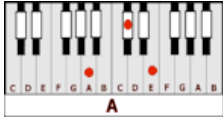

CAN'T HELP FALLING IN LOVE – Elvis Presley (C)

CAPO 2ND FRET

GUITAR / KEYBOARD CHORDS:

C= x32o1o

D

G= 320oo3

A

Em= o22ooo