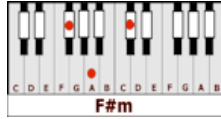

Em= o22ooo

F#m