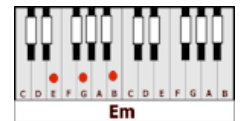

Dm= xxo231

Em