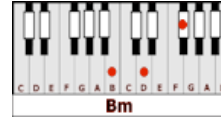

Am= xo221o

Bm