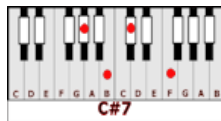

B7= x212o2

C#7