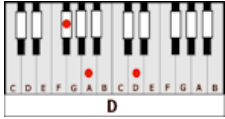

CAN'T HELP FALLING IN LOVE – Elvis Presley (C)

CAPO 2ND FRET

GUITAR / KEYBOARD CHORDS:

C= x32o1o

D

G= 320oo3

A

Em= o22ooo